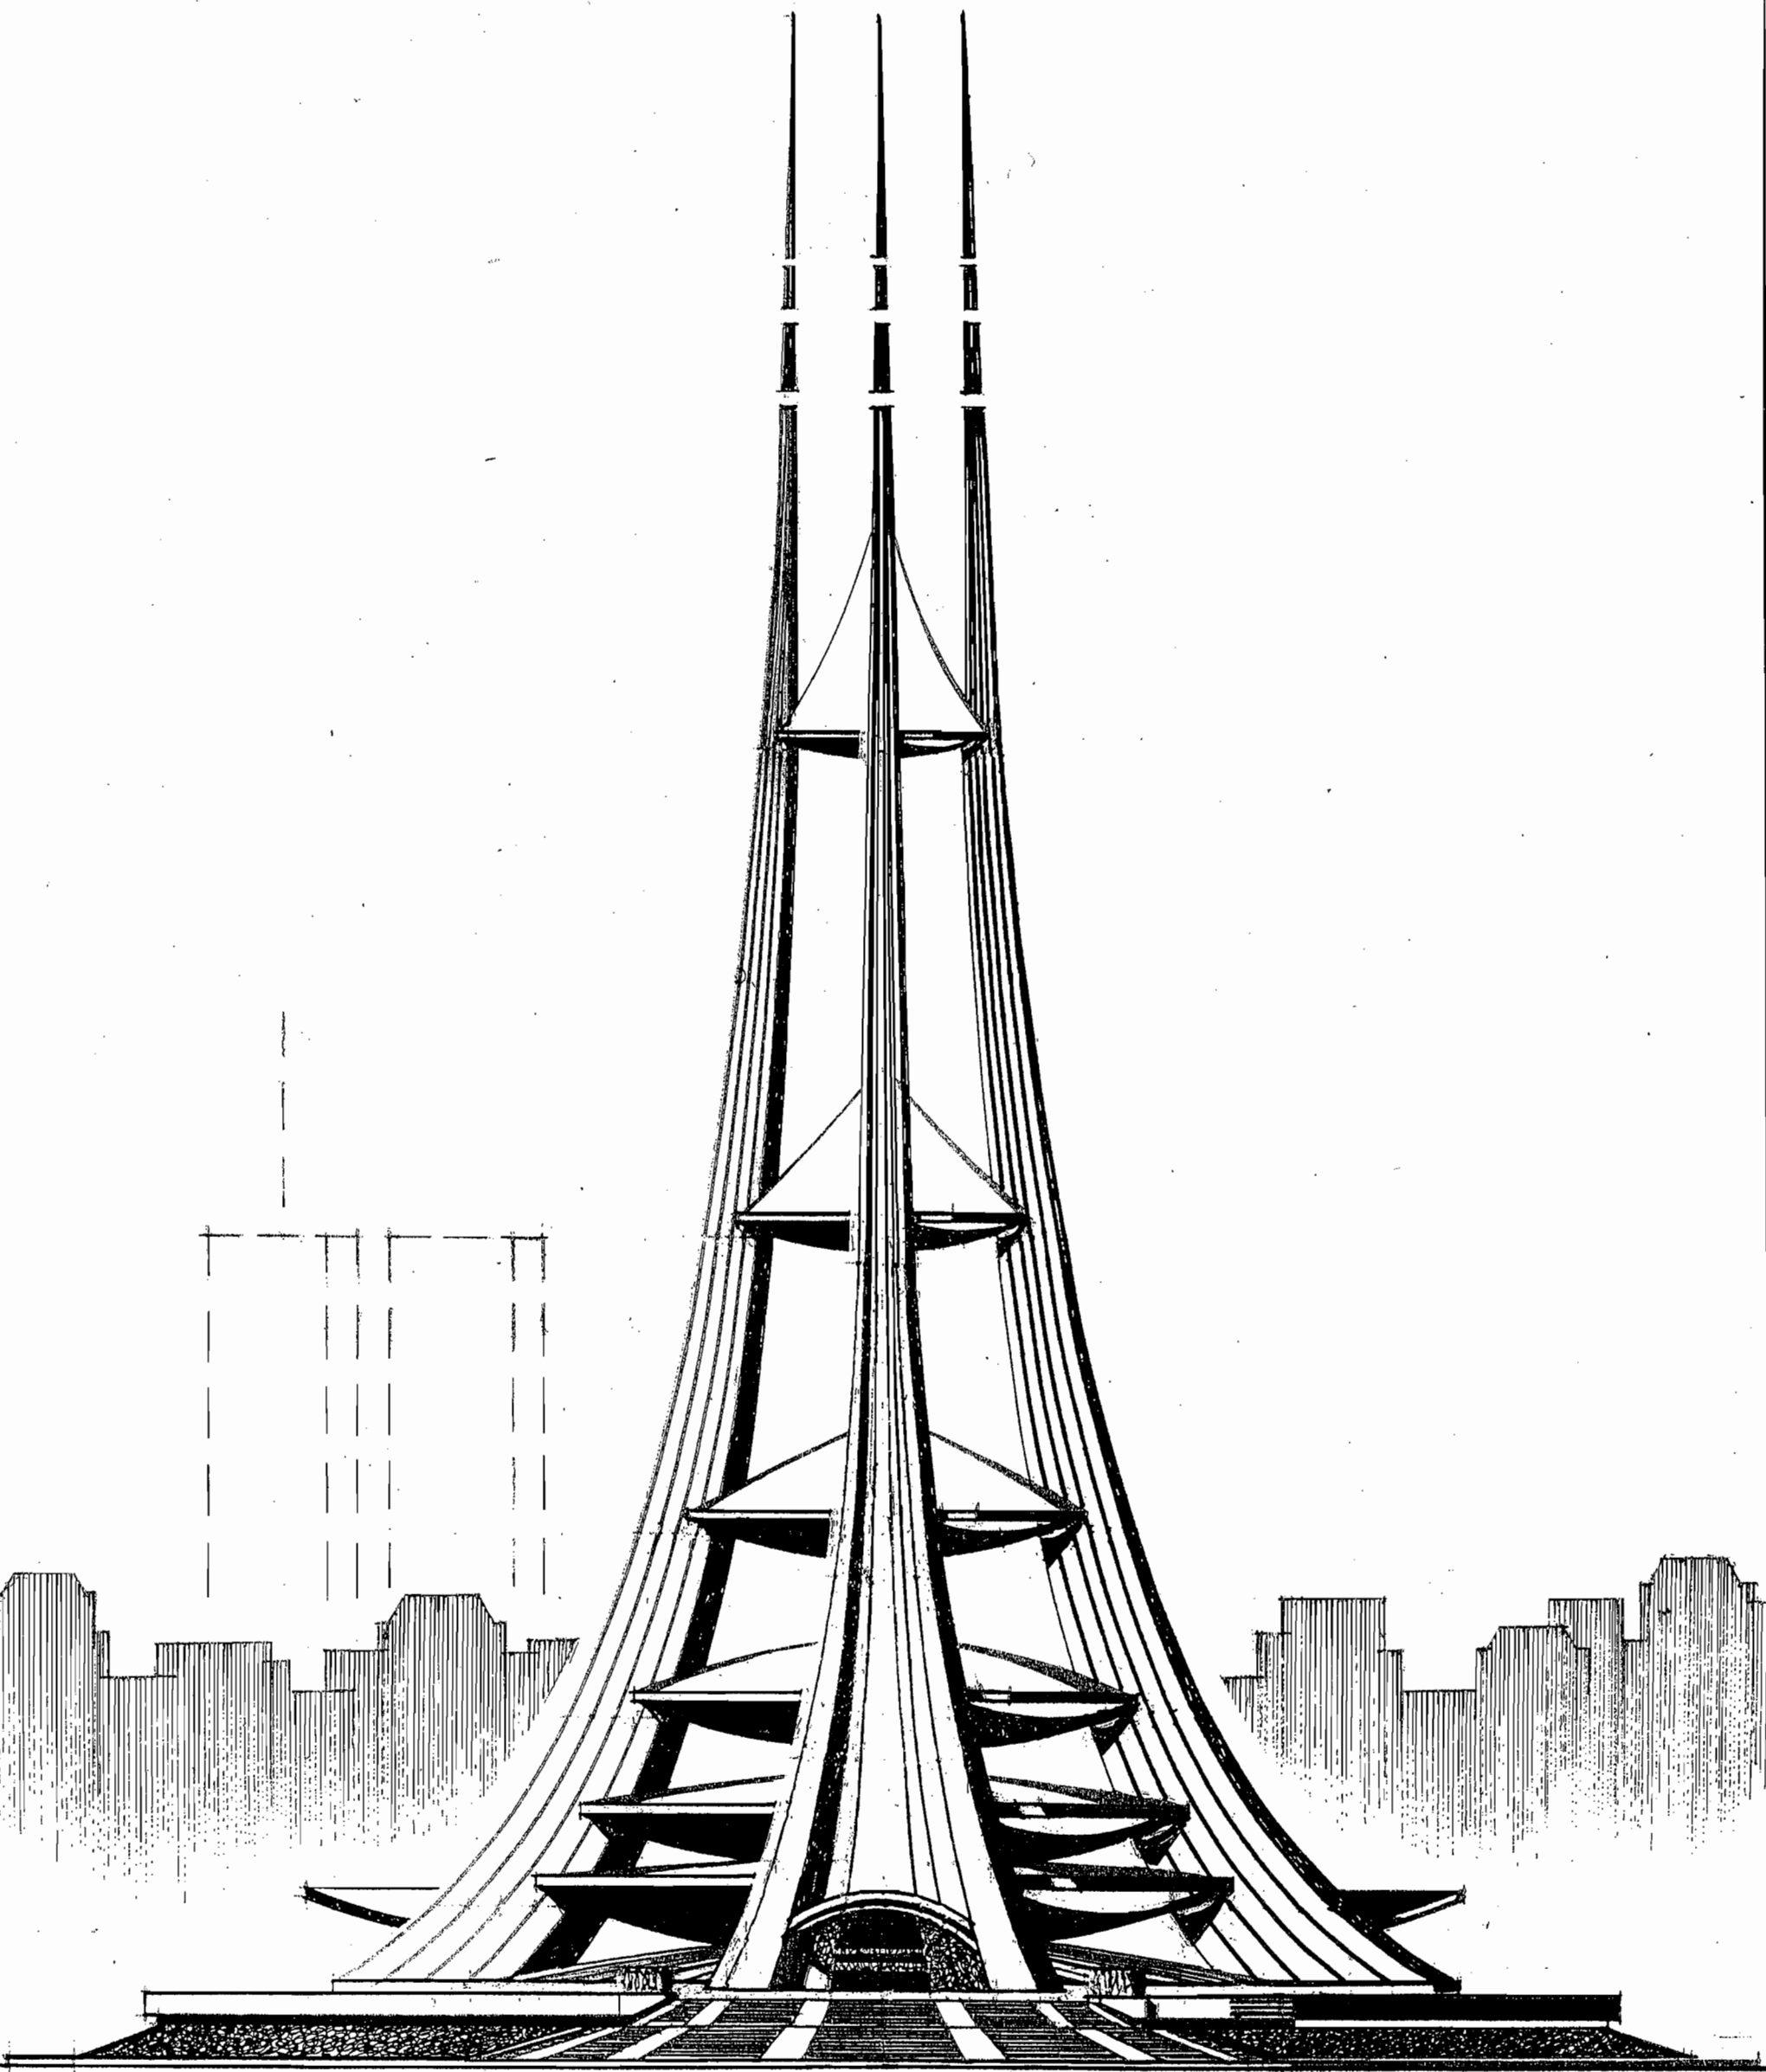

THE MONUMENT OF THE WESTERN CIVILIZATION

Viktor Mashinsky

SCALE
100 100 200 300 400 500 ft

VIKTOR MASHINSKY
ARCHITECT