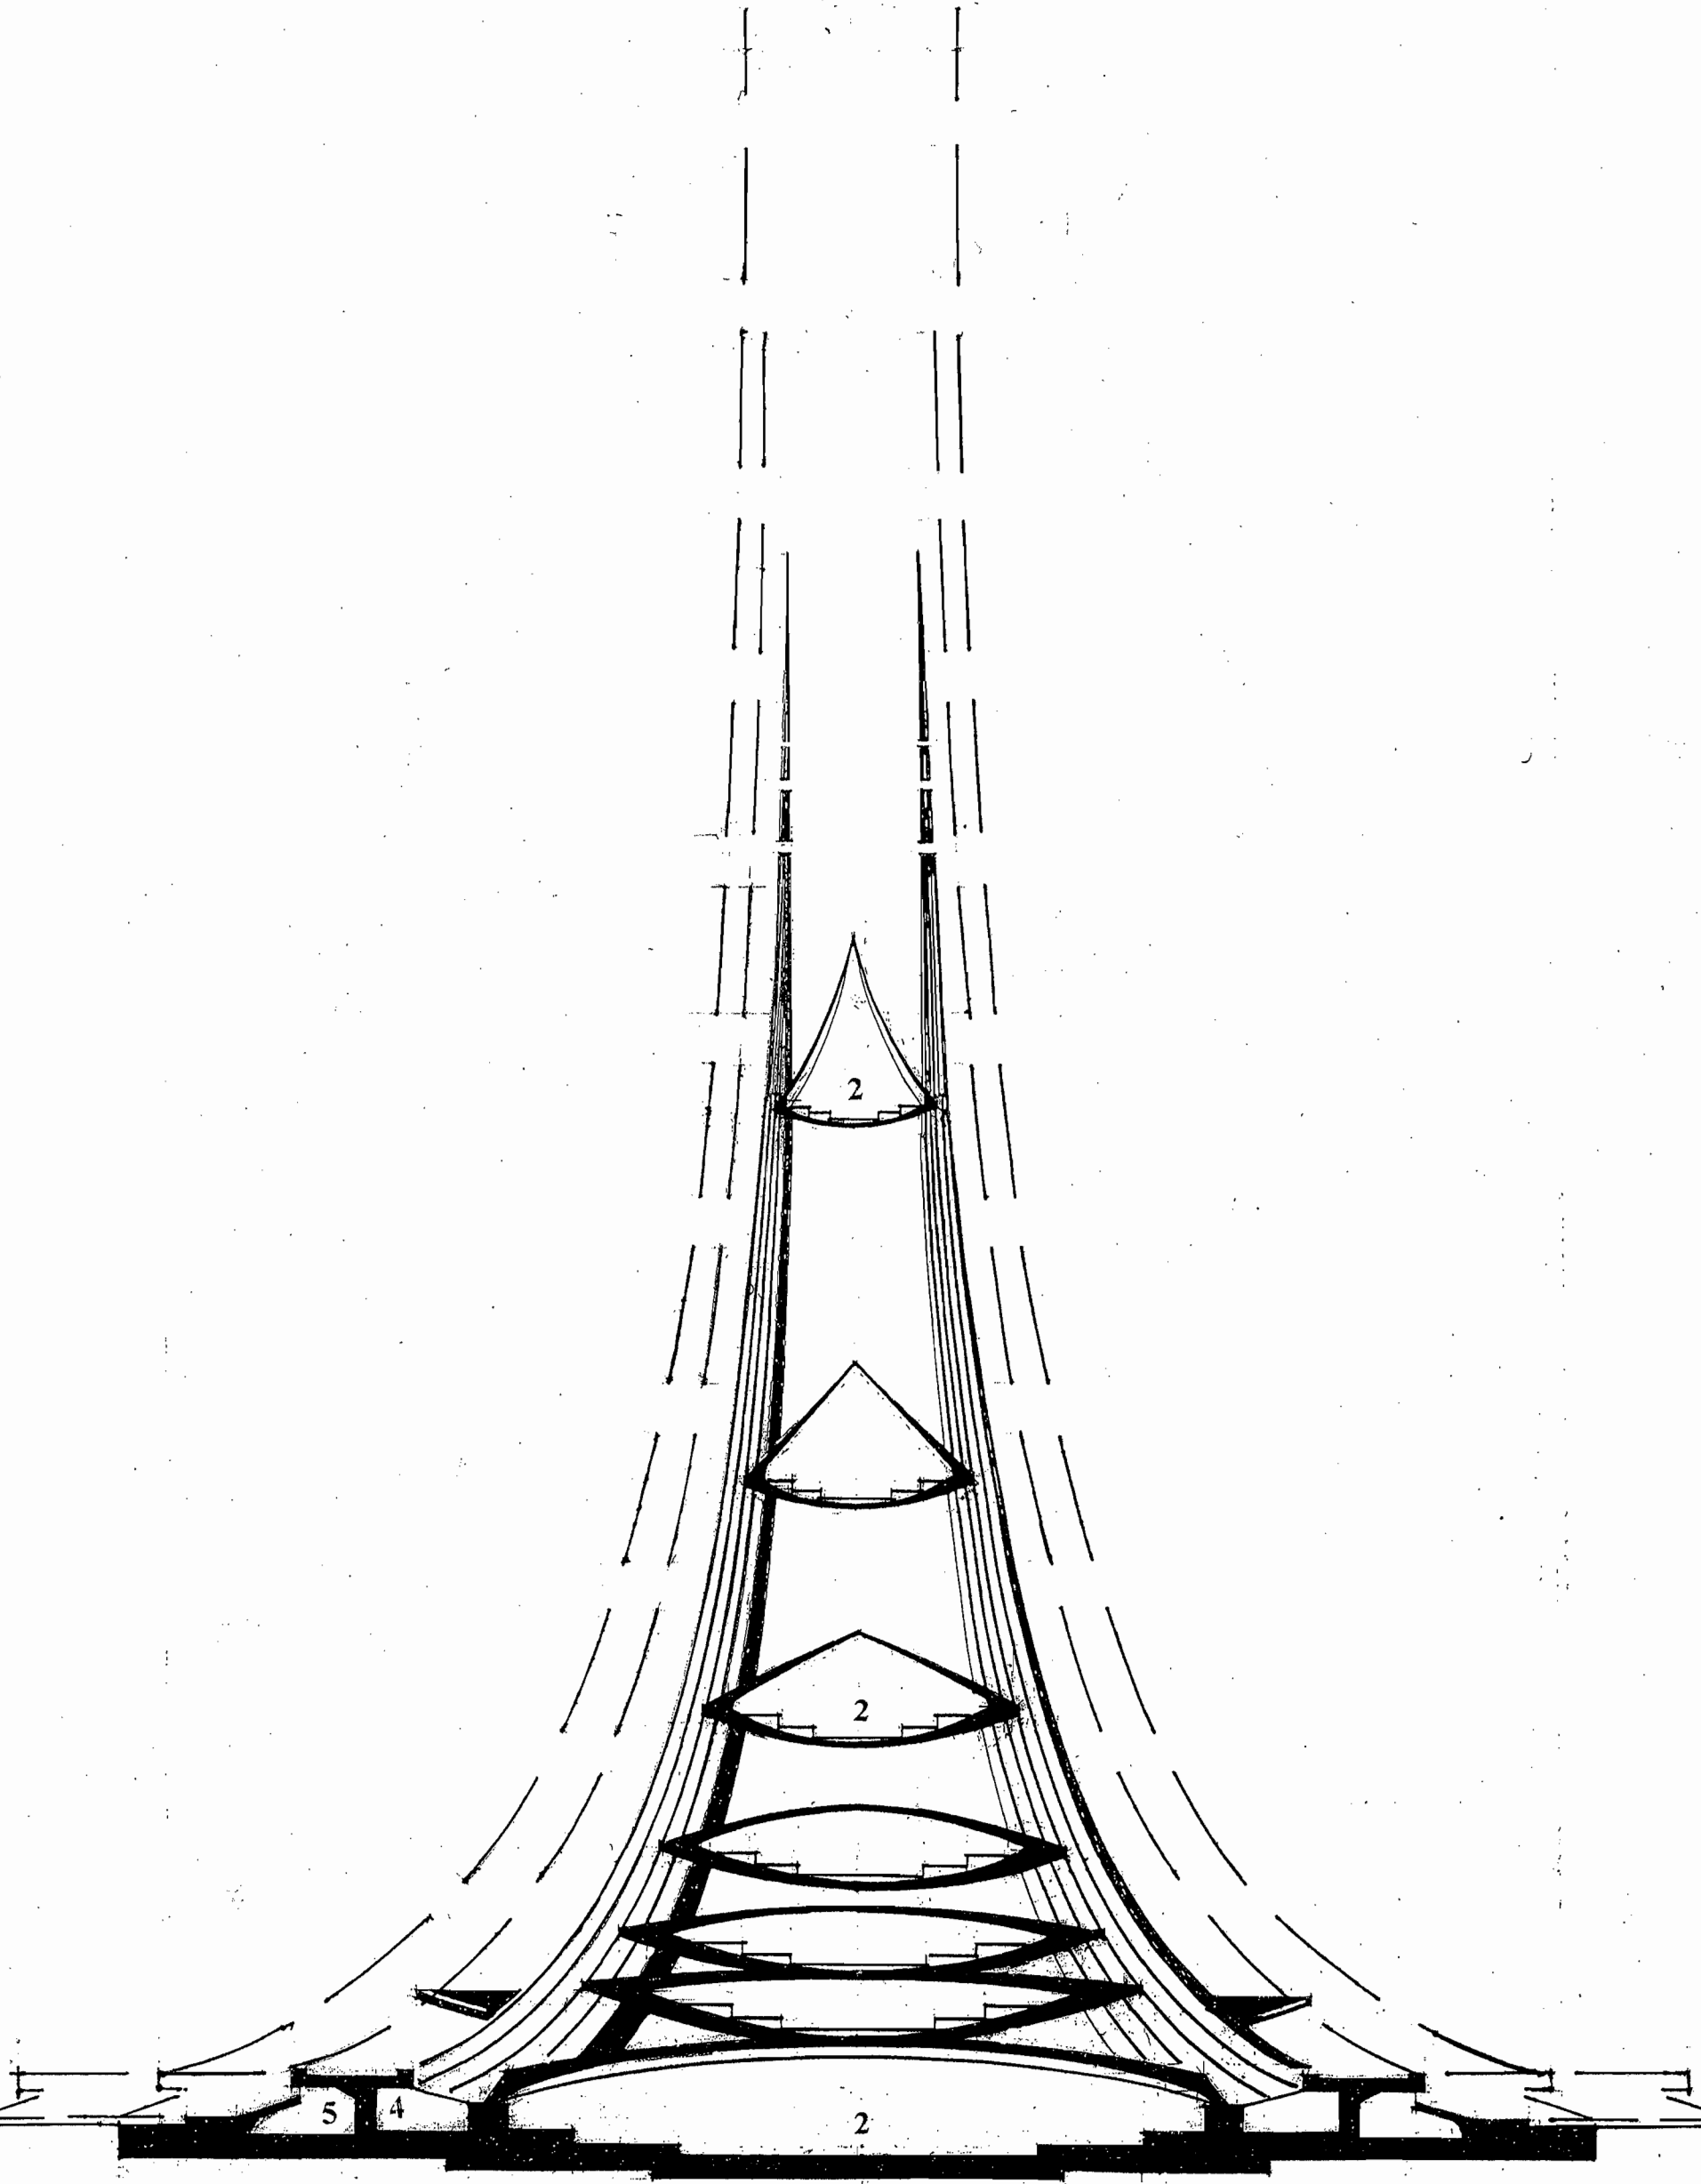

THE MONUMENT OF THE WESTERN CIVILIZATION

Interrupted contours of the Monument
show the principle of its growth

SECTION 1 - 1

SCALE

0 100 300 500 ft

Viktor Mashinsky

VIKTOR MASHINSKY
ARCHITECT