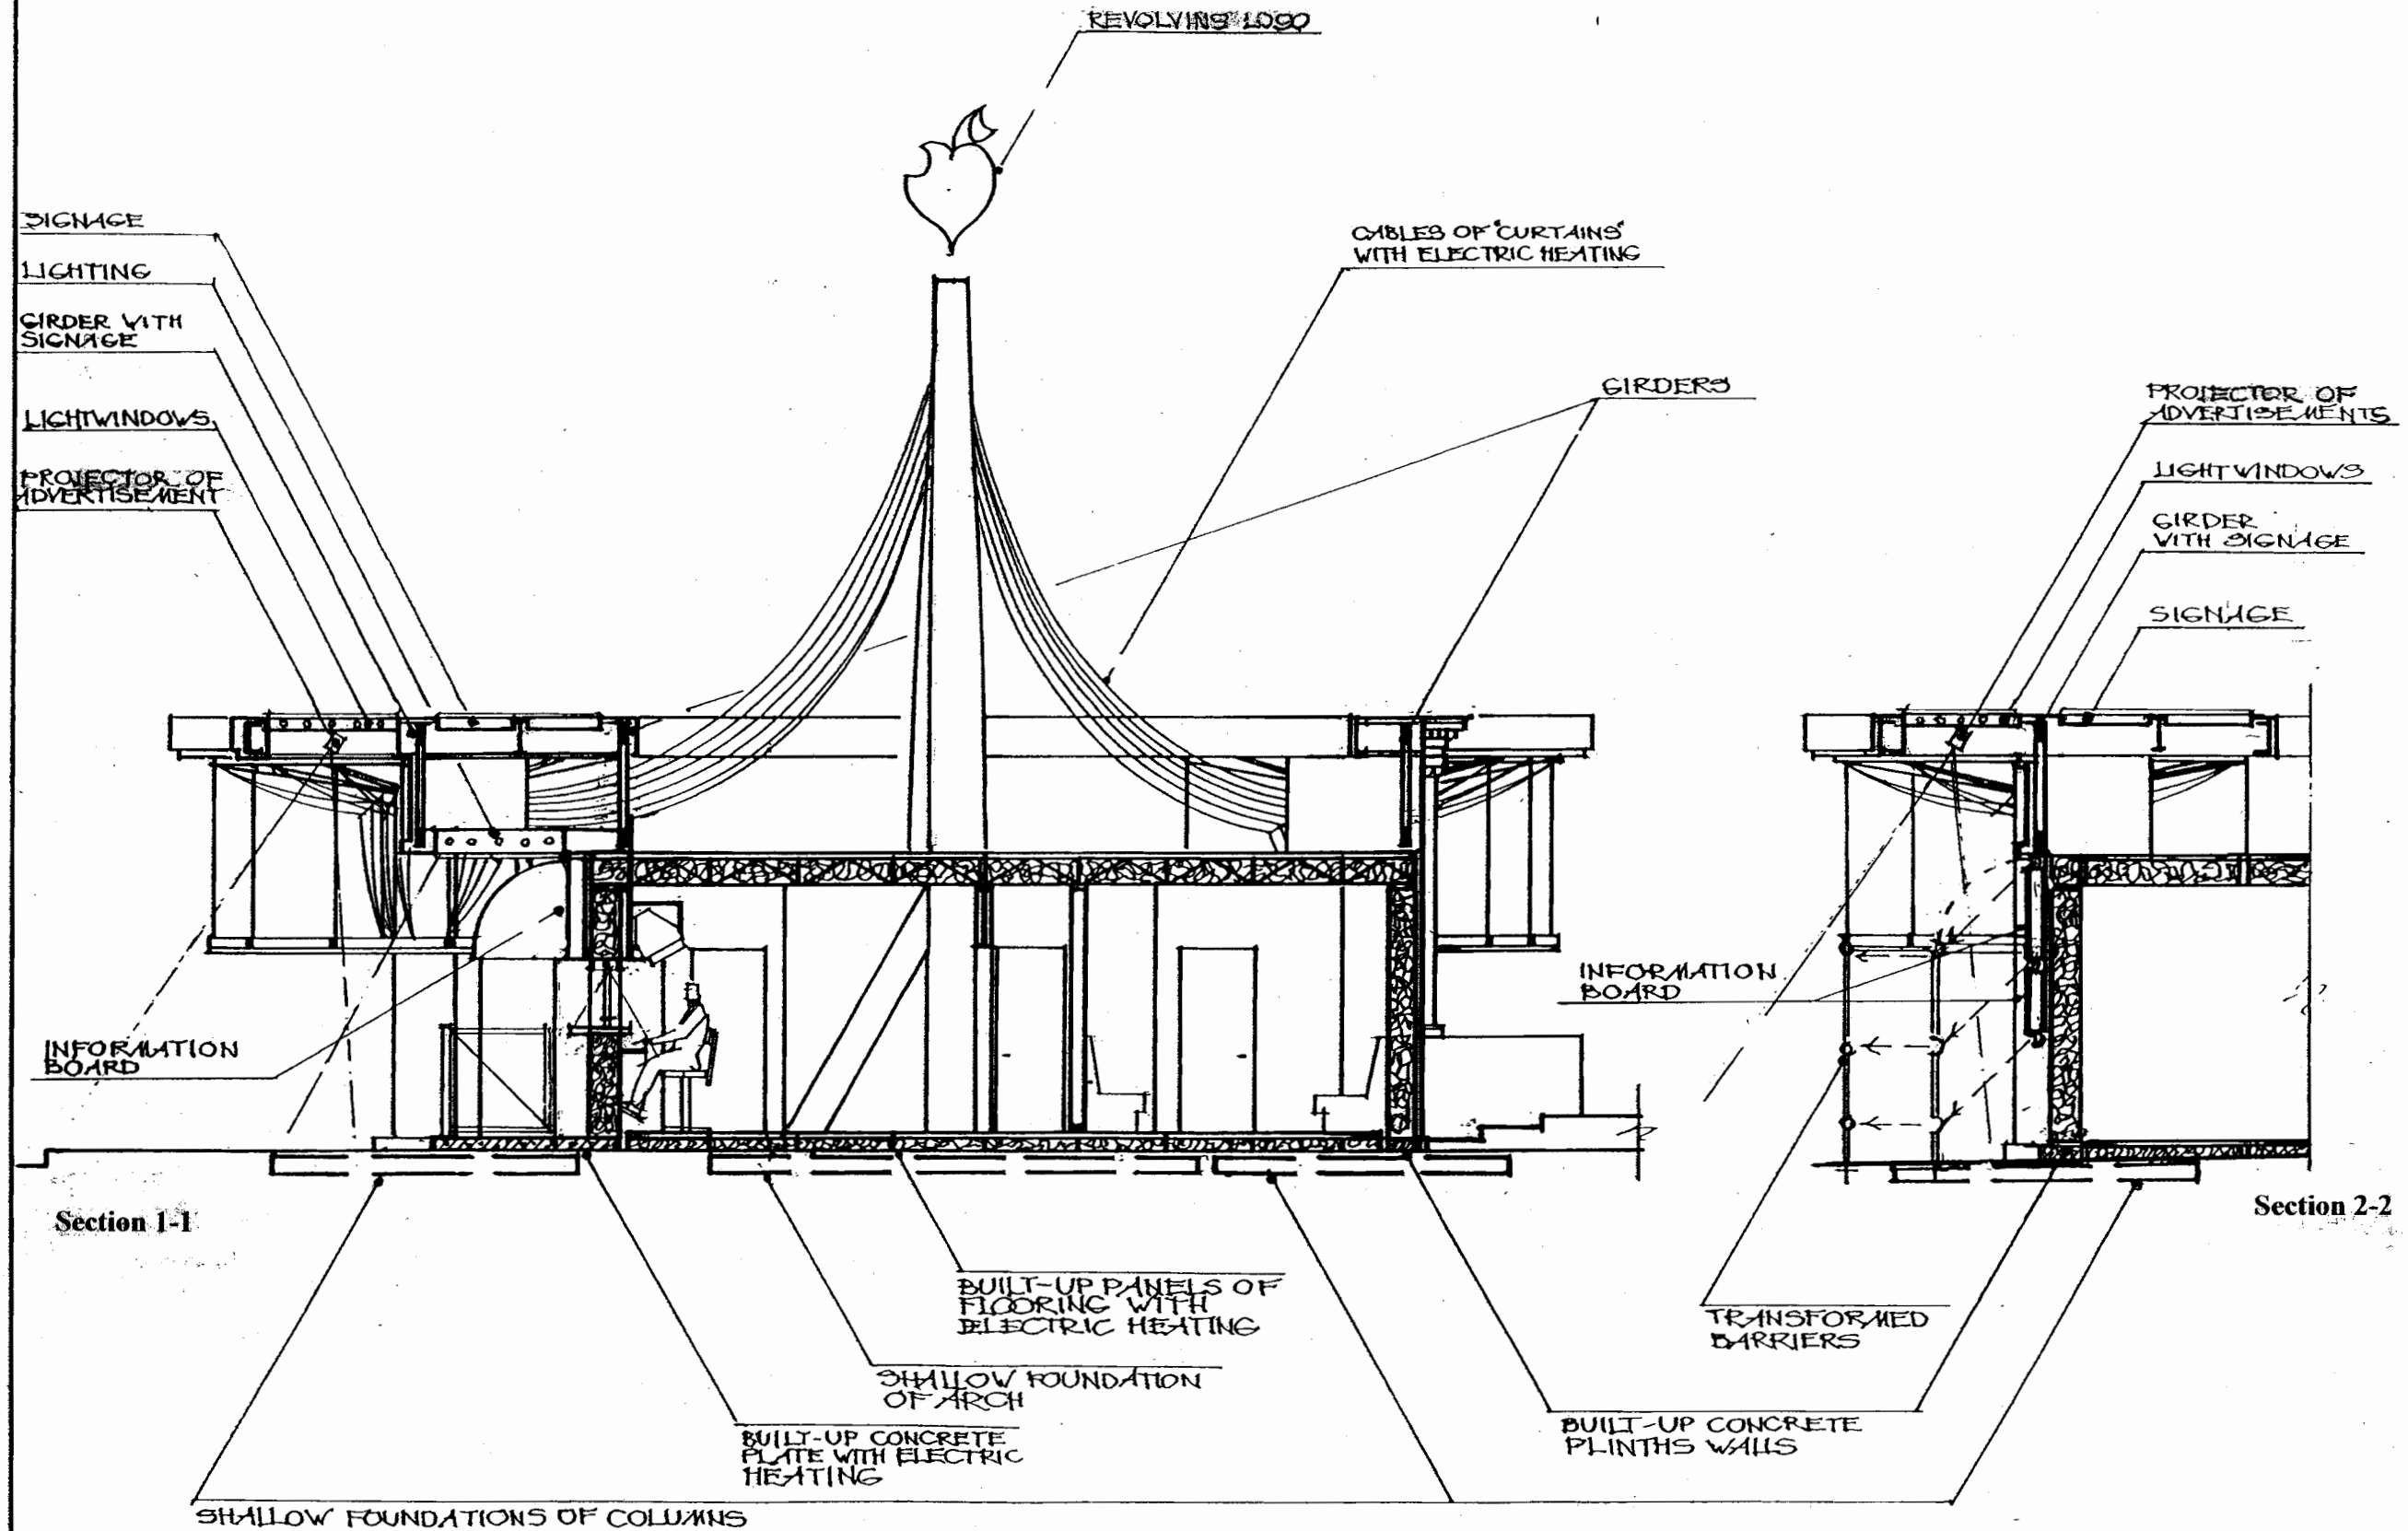

# THE TICKET CENTER TIMES SQUARE, NEW YORK

**SCALE**  
 0 3' 6' 9'

*Viktor Mashinsky*

**VIKTOR MASHINSKY**  
**ARCHITECT**