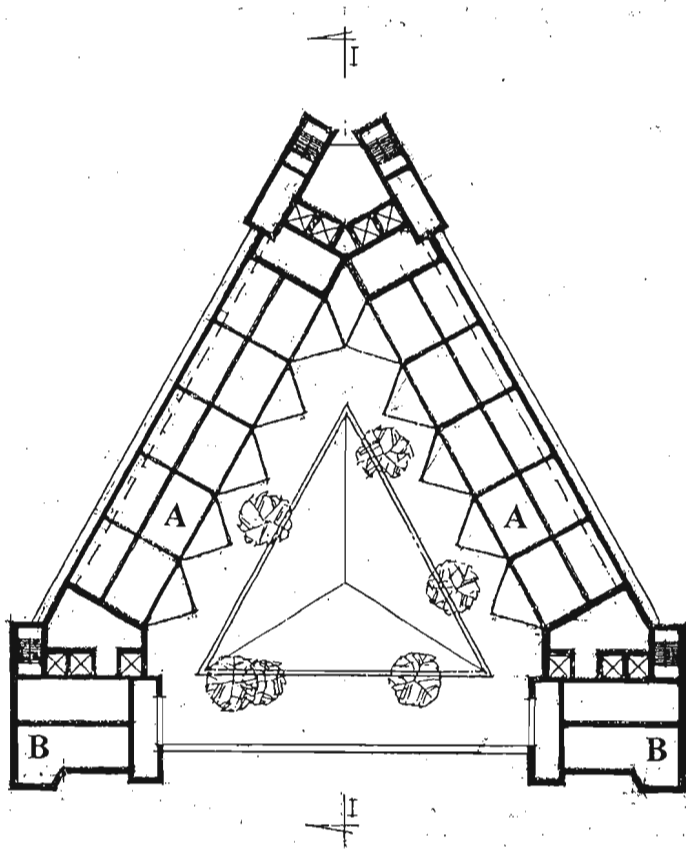

'VIKMA HIVE' RESIDENTIAL SKY-SCRAPER

SCALE

Plan of type dwelling floor

VIKTOR MASHINSKY
ARCHITECT